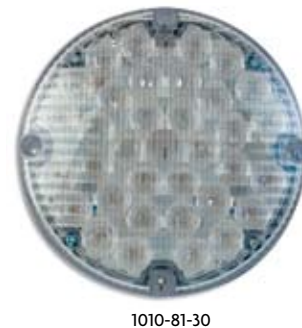

## 8" Recessed Interior Dome Lamp

Now available in patented V-LED technology, Incandescent or Halogen. The new 8" LED Interior Dome Lamp minimizes heat and vibration issues, and requires less current draw. Like all Akron Brass light products, the new 8" LED Interior Dome lamp is designed to perform reliably through years of service. All versions meet GSA-KKK illumination requirements for cot and floor.

Order Nos.	Desc.	Amp Draw 12V
8040-0500-80	Rec mount, sf #1156 bulb, ss body, clear lexan lens	2.1
8040-0520-80	Rec mount, df #1157 bulb, ss body, clear lexan lens	2.1/.59
8046-0300-80	Rec mount, single bulb #gh9, ss body, clear lexan lens	2.9
8046-0320-80	Rec mount, hi/lo, #gh9/#906, ss body, clear lexan lens	2.9/.69
8047-0000-10	V-LED surface mount (no pan), hi/lo, red	.6/.05
8047-0000-30	V-LED surface mount (no pan), hi/lo, clear	.8/.06*
8048-0000-30	V-LED rec mount, hi/lo, ss body, clear	.8/.06*
8048-0001-30	V-LED rec mount, white body, hi/lo, clear	.8/.06*
8048-0000-10	V-LED rec mount, hi/lo, ss body, red	.6/.05
8048-0001-10	V-LED rec mount, hi/lo, white body, red	.6/.05
9018-0013-00	Replacement bulb, sf, #1156, 32 cp	
9018-0020-00	Replacement bulb, df, #1157, 32/3 cp	
9018-0034-00	Replacement bulb, df, #gh9 halogen 37.5w	
9018-0035-00	Replacement bulb, lo, #906, 6cp	
1003-0000-80	Replacement lexan lens for 8040/8046, clear	

## 2630/2631 Series Dome/Pump Panel Lamp

The 2630 and 2631 lamps can be used as a dome or in pump panel applications directly replacing the 2030 series lamps. The LED version features a slim profile allowing for improved clearance and lowered amperage current draw. Both lamps are all plastic construction and fully sealed; to prevent moisture, dirt and corrosion issues.