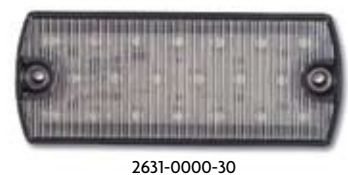

2630/2631 Series Dome/Pump Panel Lamp

The 2630 and 2631 lamps can be used as a dome or in pump panel applications directly replacing the 2030 series lamps. The LED version features a slim profile allowing for improved clearance and lowered amperage current draw. Both lamps are all plastic construction and fully sealed; to prevent moisture, dirt and corrosion issues.

- Directly replaces current 2030 series pump panel and compartment lamps
- Fully sealed, surface mount with foam mounting pad
- 2630 - 21 CP Incandescent - 1.44 Amp draw
- 2631 - 20 LEDs - 0.3 Amp draw
- 2631 - Slim Profile (.78" thick)
- Measures 2.5"x6"

Order Nos.	Desc.	Amp Draw 12V
2630-0000-30	Incandescent sealed lamp	1.44
2631-0000-30	LED sealed lamp	0.3